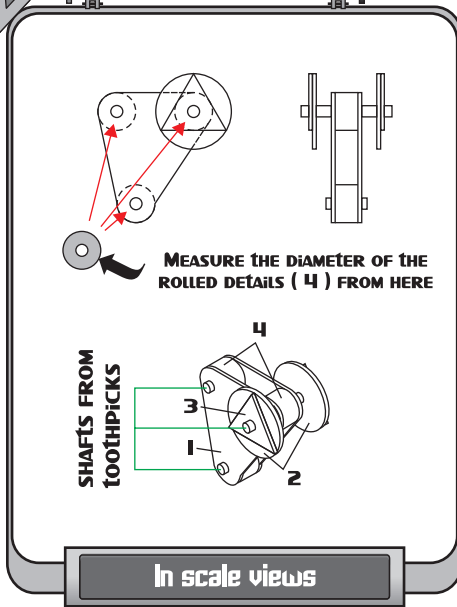

E.4.2

QUANTITY OF ELEMENTS ON THE SHEET: 4

BANDS FOR ROLLED DETAILS

FOR MORE INFORMATION, VISIT THE MODULE'S WEB PAGE IN <http://ROBOTS.PHOBBY.COM>

BEND AND GLUE ON THE BACK SIDE OF THE THICK CARDBOARD

GLUE THE BORDERED AREA ON A SHEET OF 0.5 MM THICK CARDBOARD

'RED' VERSION

'BLACK / WHITE' VERSION

GLUE THE BORDERED AREA ON A SHEET OF 0.5 MM THICK CARDBOARD

INCHES