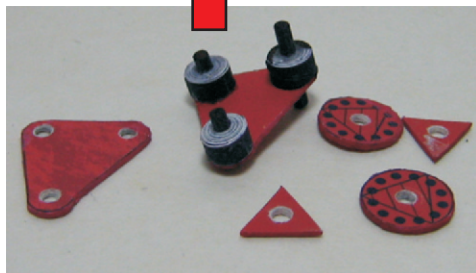

E.4.2

QUANTITY OF ELEMENTS ON THE SHEET: 4

BANDS FOR ROLLED DETAILS

FOR MORE INFORMATION, VISIT THE MODULE'S WEB PAGE IN <http://ROBOTS.PHOBBY.COM>

BEND AND GLUE ON THE BACK SIDE OF THE THICK CARDBOARD

GLUE THE BORDERED AREA ON A SHEET OF 0.5 MM THICK CARDBOARD

'RED' VERSION

'BLACK / WHITE' VERSION

GLUE THE BORDERED AREA ON A SHEET OF 0.5 MM THICK CARDBOARD

INCHES