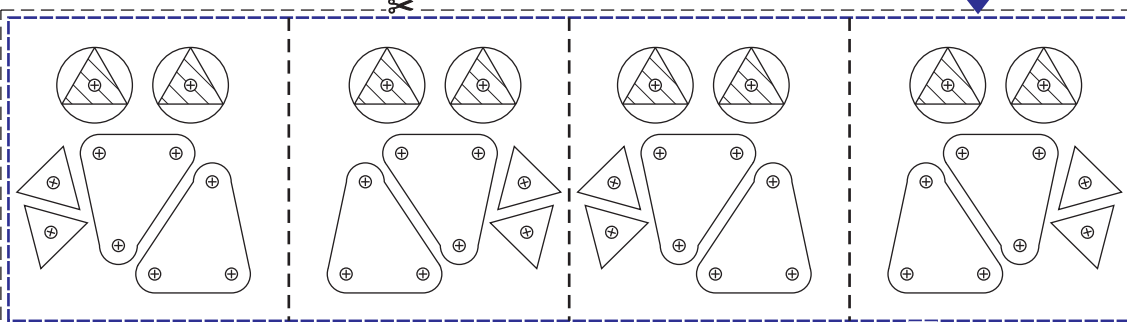

E.4.2

QUANTITY OF ELEMENTS ON THE SHEET: 4

BANDS FOR ROLLED DETAILS

FOR MORE INFORMATION, VISIT THE MODULE'S WEB PAGE IN <http://ROBOTS.PHOBBY.COM>

BEND AND GLUE ON THE BACK SIDE OF THE THICK CARDBOARD

GLUE THE BORDERED AREA ON A SHEET OF 0.5 MM THICK CARDBOARD

'RED' VERSION

'BLACK / WHITE' VERSION

GLUE THE BORDERED AREA ON A SHEET OF 0.5 MM THICK CARDBOARD

INCHES