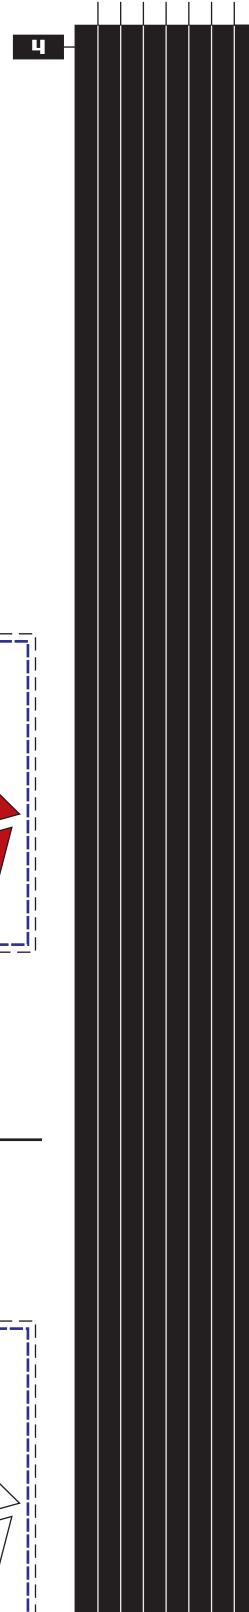

E.4.2

QUANTITY OF ELEMENTS ON THE SHEET: 4

BANDS FOR ROLLED DETAILS

FOR MORE INFORMATION, VISIT THE MODULE'S WEB PAGE IN <http://ROBOTS.PHOBBY.COM>

BEND AND GLUE ON THE BACK SIDE OF THE THICK CARDBOARD

GLUE THE BORDERED AREA ON A SHEET OF 0.5 MM THICK CARDBOARD

'RED' VERSION

'BLACK / WHITE' VERSION

GLUE THE BORDERED AREA ON A SHEET OF 0.5 MM THICK CARDBOARD

INCHES