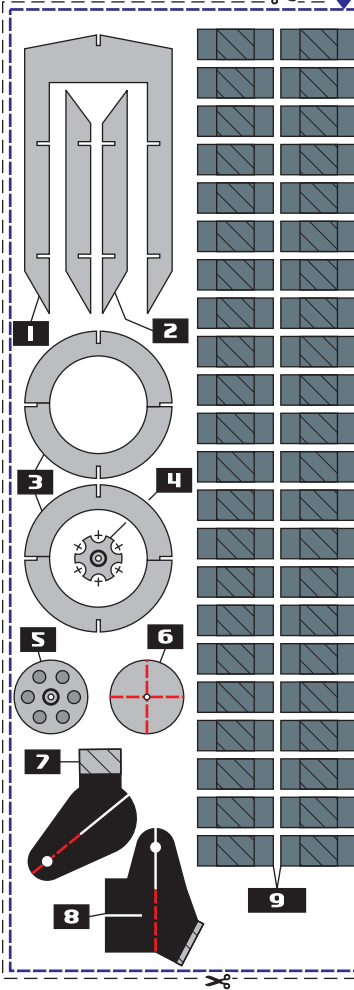

In scale views

GLUE THE BORDERED AREA ON A SHEET OF 0.5 MM THICK CARDBOARD

BEND AND GLUE ON THE BACK SIDE OF THE THICK CARDBOARD

CM

INCHES

FOR MORE INFORMATION, VISIT THE MODULE'S WEB PAGE IN <http://ROBOTS.PHOBBY.COM>