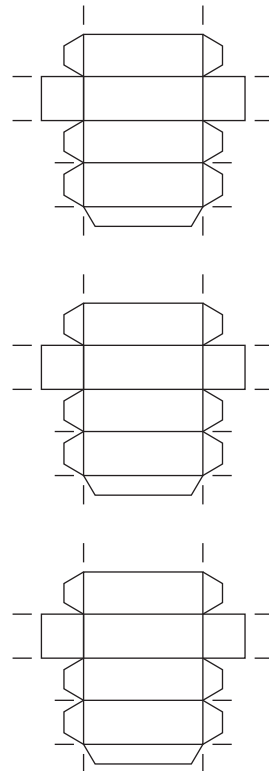

E.II.2

QUANTITY OF ELEMENTS ON THE SHEET: 3

FOR MORE INFORMATION, VISIT THE MODULE'S WEB PAGE IN <http://ROBOTS.PHOBBY.COM>

COLOR VERSION

'BLACK / WHITE' VERSION

INCHES

CM