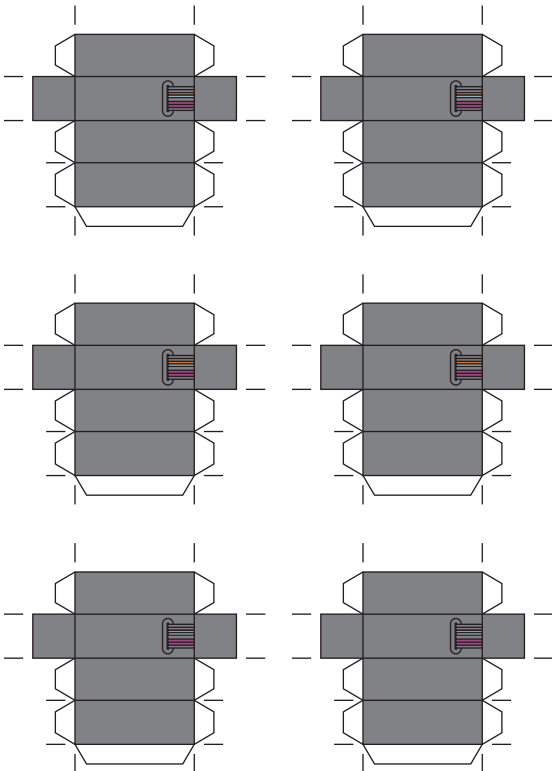

E.II.2

QUANTITY OF ELEMENTS ON THE SHEET: 3

FOR MORE INFORMATION, VISIT THE MODULE'S WEB PAGE IN <http://ROBOTS.PHOBBY.COM>

COLOR VERSION

'BLACK / WHITE' VERSION

INCHES

CM