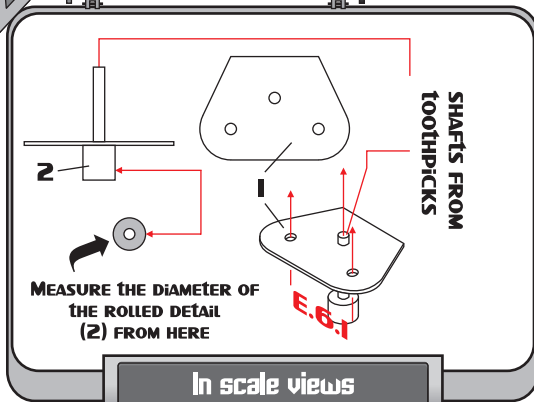

E.12.2

QUANTITY OF ELEMENTS ON THE SHEET: **171**

FOR MORE INFORMATION, VISIT THE MODULE'S WEB PAGE IN [HTTP://ROBOTS.PHOBBY.COM](http://ROBOTS.PHOBBY.COM)

**GLUE THE BORDERED AREA ON A SHEET OF 0.5 MM THICK THICK CARDBOARD** **BEND AND GLUE ON THE BACK SIDE OF THE THICK CARDBOARD**

BANDS FOR ROLLED DETAILS

2

**GLUE THE BORDERED AREA ON A SHEET OF 0.5 MM THICK CARDBOARD**

'RED' VERSION  
'BLACK / WHITE' VERSION

INCHES

CM