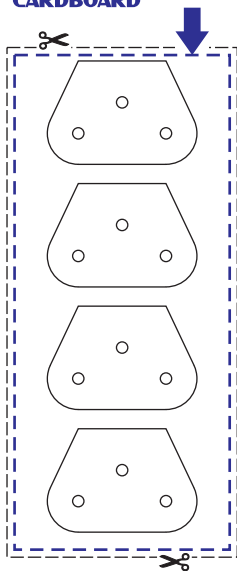

E.12.2

QUANTITY OF ELEMENTS ON THE SHEET: **171**

FOR MORE INFORMATION, VISIT THE MODULE'S WEB PAGE IN [HTTP://ROBOTS.PHOBBY.COM](http://ROBOTS.PHOBBY.COM)

**GLUE THE BORDERED AREA ON A SHEET OF 0.5 MM THICK THICK CARDBOARD** **BEND AND GLUE ON THE BACK SIDE OF THE THICK CARDBOARD**

BANDS FOR ROLLED DETAILS

2

**GLUE THE BORDERED AREA ON A SHEET OF 0.5 MM THICK CARDBOARD**

'RED' VERSION  
'BLACK / WHITE' VERSION

INCHES

CM