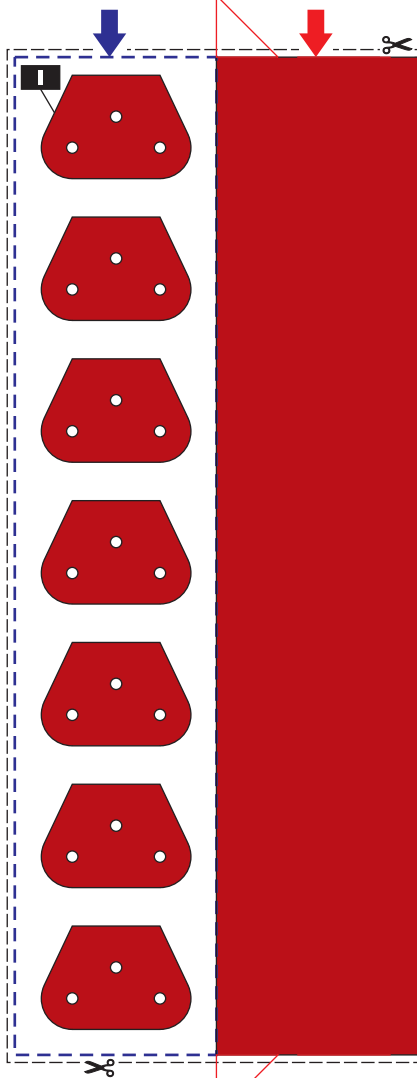

E.12.2

QUANTITY OF ELEMENTS ON THE SHEET: **171**

FOR MORE INFORMATION, VISIT THE MODULE'S WEB PAGE IN [HTTP://ROBOTS.PHOBBY.COM](http://ROBOTS.PHOBBY.COM)

**GLUE THE BORDERED AREA ON A SHEET OF 0.5 MM THICK THICK CARDBOARD** **BEND AND GLUE ON THE BACK SIDE OF THE THICK CARDBOARD**

BANDS FOR ROLLED DETAILS

2

**GLUE THE BORDERED AREA ON A SHEET OF 0.5 MM THICK CARDBOARD**

'RED' VERSION  
'BLACK / WHITE' VERSION

INCHES

CM